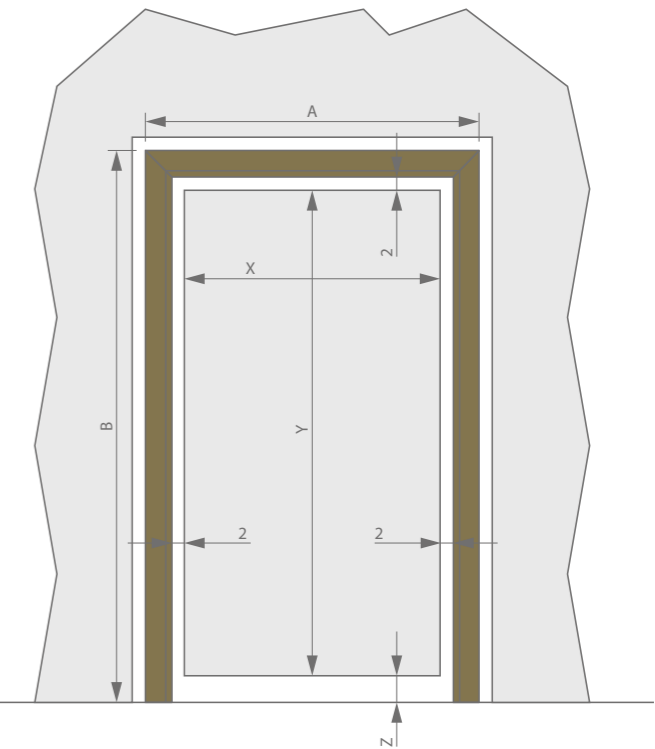

- Internal corner joints with permanent access to mitres
- Stable profile
- Strong and easy wall-mounting using screws or window anchors
- Special dovetail profiling for excellent PUR and plaster adhesion

Dimensions

- No difference between custom solutions and standard dimensions
- Top rail (width) and stiles (height) can easily be cut/adjusted to size

Dimensions regarding the door

Dimensions door frame

Width:
 $A = X + 80 \text{ mm}$ (without dowels)
 $A = X + 90 \text{ mm}$ (with dowels)

Height:
 $B = Y + 44 \text{ mm}$

X = DOOR WIDTH
 Y = DOOR HEIGHT
 A = STRUCTURAL OPENING, MIN. WIDTH
 B = STRUCTURAL OPENING, MIN. HEIGHT

Technical features

	40 mm	44 mm	50 mm	54 mm
Max. door width - single door	1250 mm	1250 mm	1250 mm	1250 mm
Max. door width - double door	2500 mm	2500 mm	2500 mm	2500 mm
Max. door height	4000 mm	4000 mm	4000 mm	4000 mm
door thickness	38 - 40 mm	44 / 45 mm	50 mm	54 mm
Min. wall thickness	75 mm	90 mm	90 mm	90 mm
Fire resistant version (according to EN 1634-1)			EI ₃₀ , EI ₂₃₀ , EW30, E30	