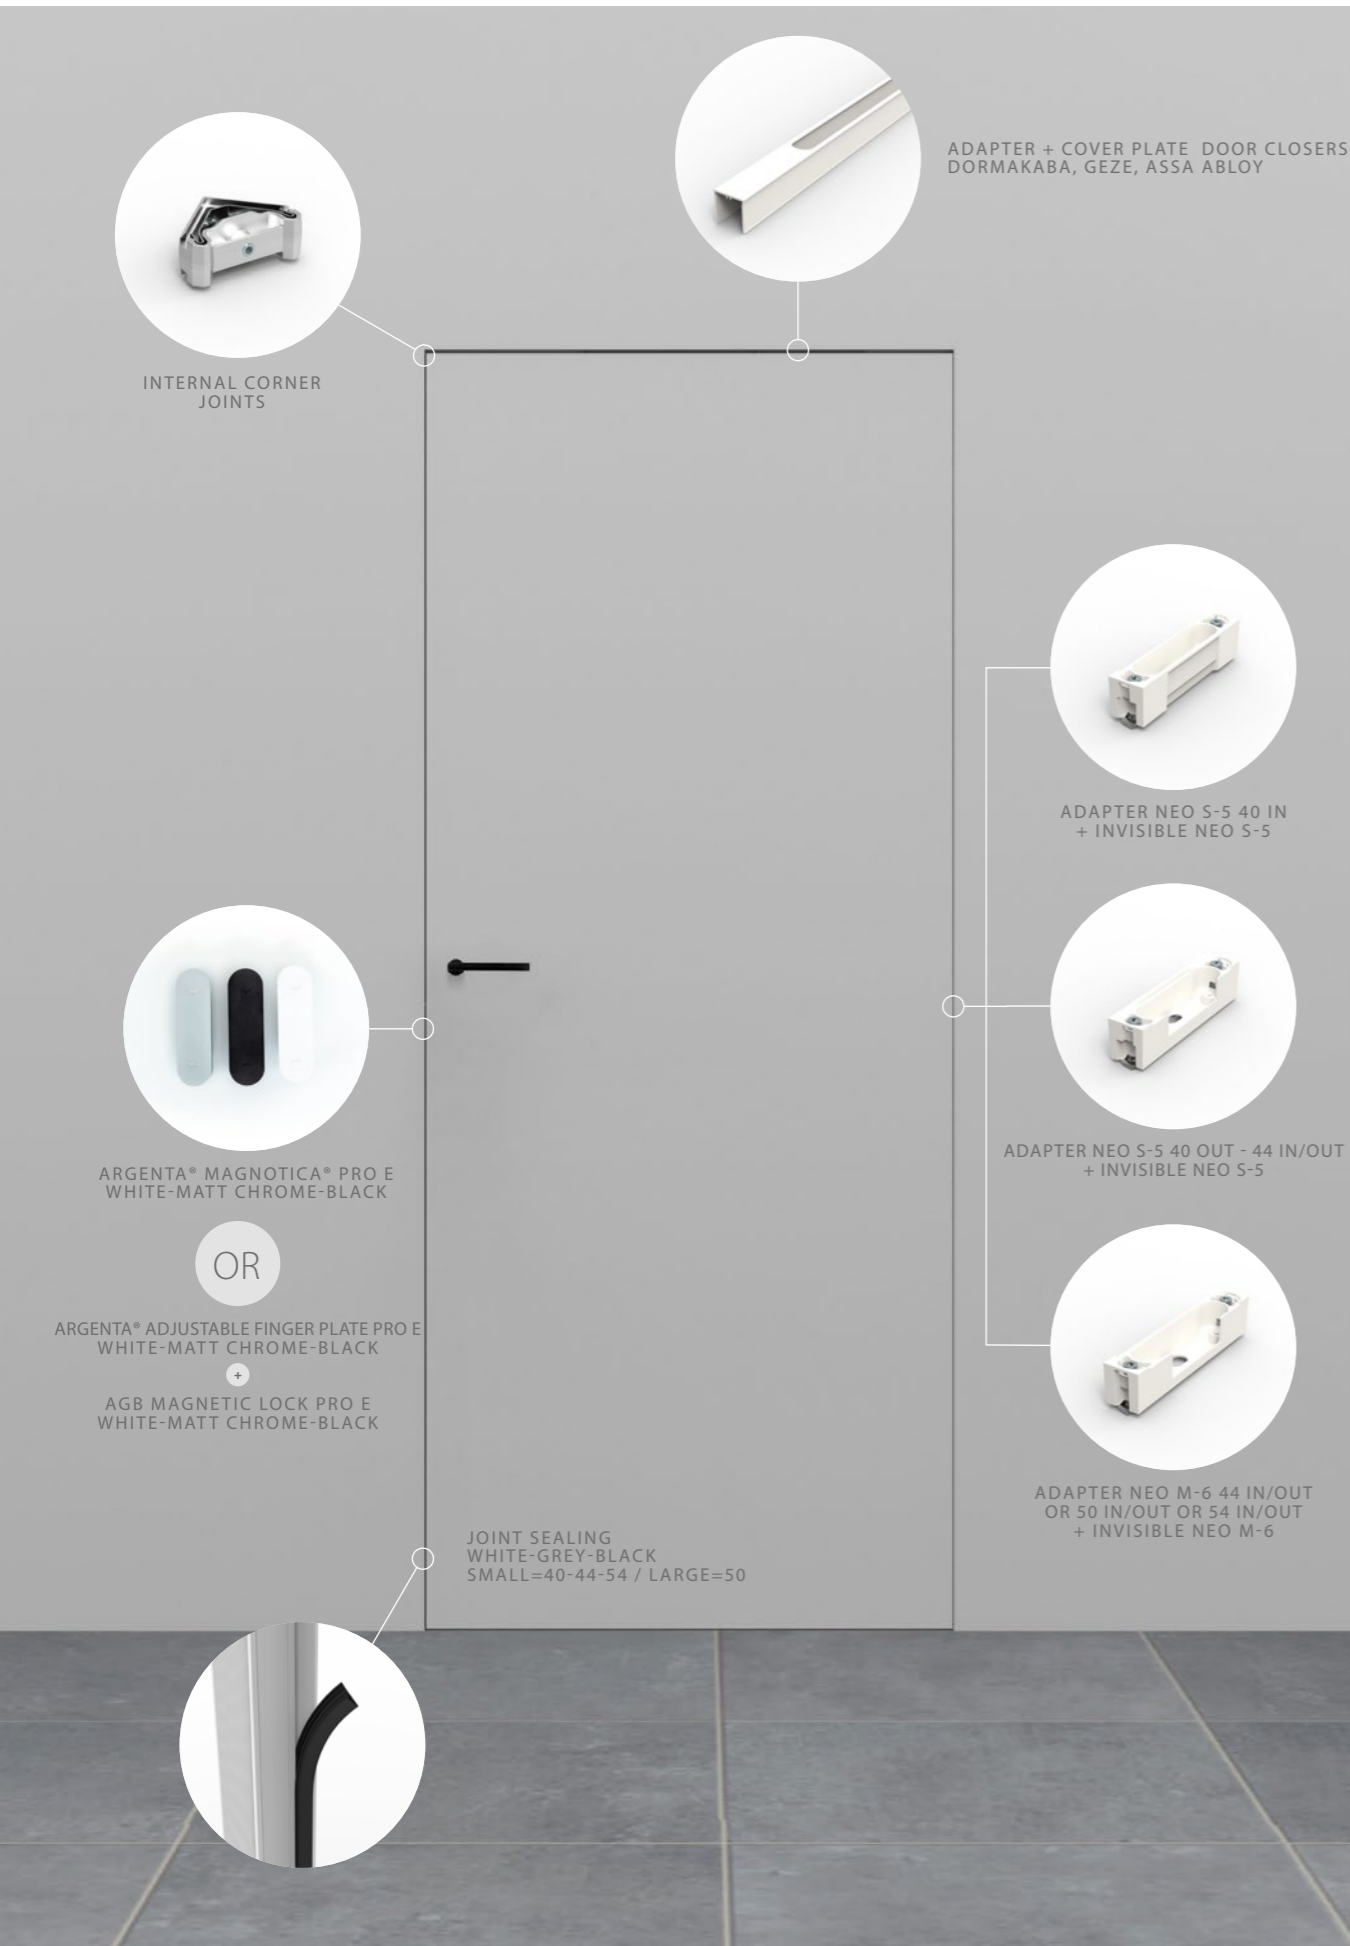

Aesthetics

- No visible frame around the door
- Paintable primer coating as standard (powder-coated in any RAL colour upon request)

Efficient installation

- Free installation choice in a milled reveal: before or after plastering (excl. reveals)
- The position of the finger plate and hinges can be adjusted depending on the positioning in the door leaf

- Internal corner joints with permanent access to mitres
- Stable profile
- Strong and easy wall-mounting using screws or window anchors
- Special dovetail profiling for excellent PUR and plaster adhesion

Dimensions

- No difference between custom solutions and standard dimensions
- Top rail (width) and stiles (height) can easily be cut/adjusted to size

Dimensions regarding the door

Dimensions door frame

Width:
 $A = X + 80 \text{ mm}$ (without dowels)
 $A = X + 90 \text{ mm}$ (with dowels)

argenta invisidoor 2.0

Adapters and door hardware

Compile your invisidoor® 2.0 from a wide range of door hardware, all with the associated adapters for installation in the base profile.

argenta® invisidoor 2.0		40		44		50		54	
		in	out	in	out	in	out	in	out
Hinges									
Adapter	neo S-5 (in)	epoxy primer	✓						
	neo S-5 (out)	epoxy primer		✓	✓	✓			
	neo M-6 (in / out)	epoxy primer			✓	✓	✓	✓	✓
Hinges	neo S-5	11 finish	✓	✓	✓	✓			
	neo M-6	11 finish			✓	✓	✓	✓	✓
Locks and lock plates		Type	Colour						
			Matt chrome		Black		White		
AGB magnetic lock	Key		✓		✓		✓		
	Cylinder		✓		✓		✓		
	Toilettes		✓		✓		✓		
Lock plate	Adjustable lock plate pro E		✓		✓		✓		
	Electric striking plate Eff-Eff 118TQ13								
KFV magnetic lock	Key		✓		✓		✓		
	Cylinder		✓		✓		✓		
	Toilettes		✓		✓		✓		
Lock plate	Adjustable lock plate KFV		✓		✓		✓		
	Electric striking plate Eff-Eff 118TQ13								
argenta magnetic catch	magnotica pro E		✓		✓		✓		