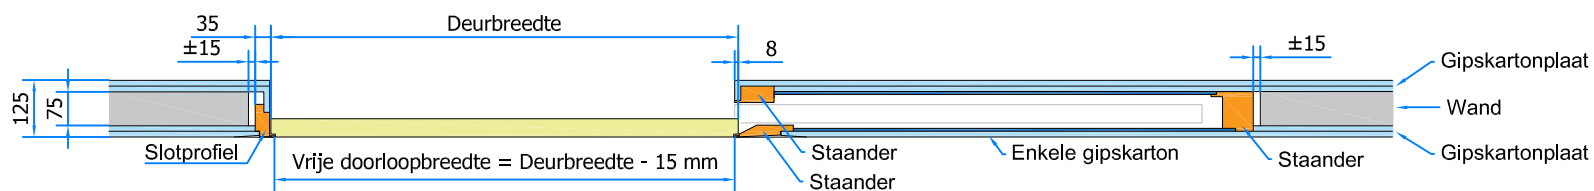

argenta invisidoor S

Inbouwmaten

Invisidoor S = Rechts

Invisidoor S = Links

This drawing is owned by NV Argent Alu and may not be copied or shown to third parties without written consent

| | | | | | |
|--|---|--|-----------------------------|--------------|---|
|  <p>nv Argent Alu sa Bankstraat 2, 9770 Kruishoutem - Belgium T +32(0)9 333 99 99 F +32(0)9 333 99 90</p> | Author : Laden | General tolerance : $\pm 0.1 \text{ mm}$ | Creation Date 10/12/2018 | | |
| | File : Invisidoor S - UNI - Inbouwmaten.dwg | | | Scale | Size |
| | Title : Invisidoor S - Inbouwmaten | | | */* | A3 |
| | Info : x | | | Sheet 1/1 |  |