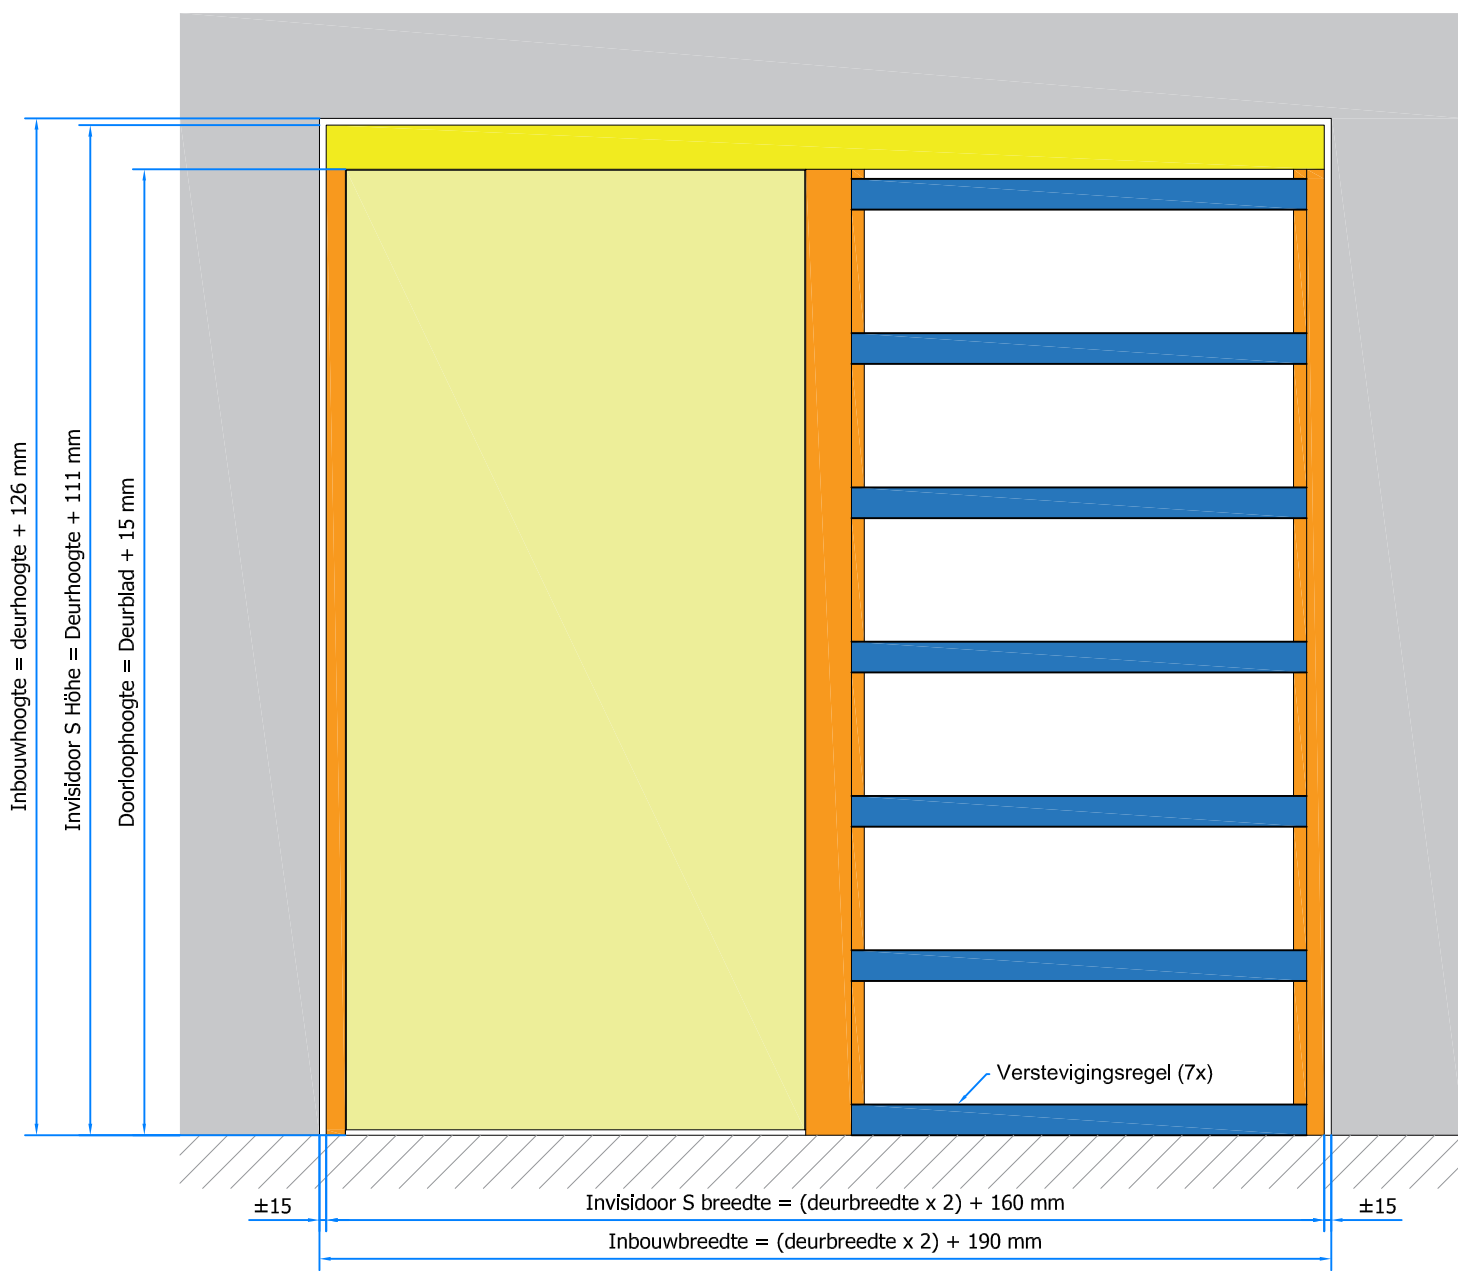

argenta invisidoor S

Inbouwmaten

Invisidoor S = Rechts

Invisidoor S = Links

This drawing is owned by NV Argent Alu and may not be copied or shown to third parties without written consent

| | | | | | |
|--|---|--|-----------------------------|--------------|---|
|  <p>nv Argent Alu sa Bankstraat 2, 9770 Kruishoutem - Belgium T +32(0)9 333 99 99 F +32(0)9 333 99 90</p> | Author : Laden | General tolerance : $\pm 0.1 \text{ mm}$ | Creation Date 10/12/2018 | | |
| | File : Invisidoor S - UNI - Inbouwmaten.dwg | | | Scale | Size |
| | Title : Invisidoor S - Inbouwmaten | | | */* | A3 |
| | Info : x | | | Sheet 1/1 |  |