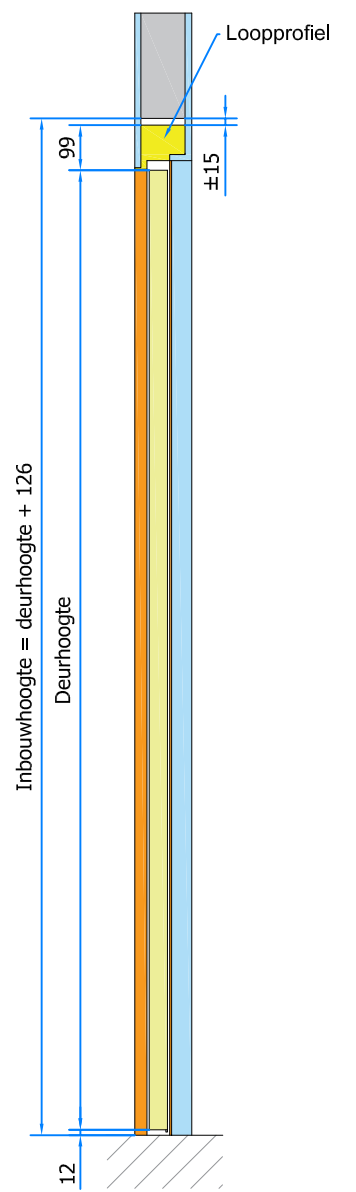

argenta invisidoor S

Inbouwmaten

Invisidoor S = Rechts

Invisidoor S = Links

This drawing is owned by NV Argent Alu and may not be copied or shown to third parties without written consent

| | | | | | |
|--|---|--|-----------------------------|--------------|---|
|  <p>nv Argent Alu sa Bankstraat 2, 9770 Kruishoutem - Belgium T +32(0)9 333 99 99 F +32(0)9 333 99 90</p> | Author : Laden | General tolerance : $\pm 0.1 \text{ mm}$ | Creation Date 10/12/2018 | | |
| | File : Invisidoor S - UNI - Inbouwmaten.dwg | | | Scale | Size |
| | Title : Invisidoor S - Inbouwmaten | | | */* | A3 |
| | Info : x | | | Sheet 1/1 |  |